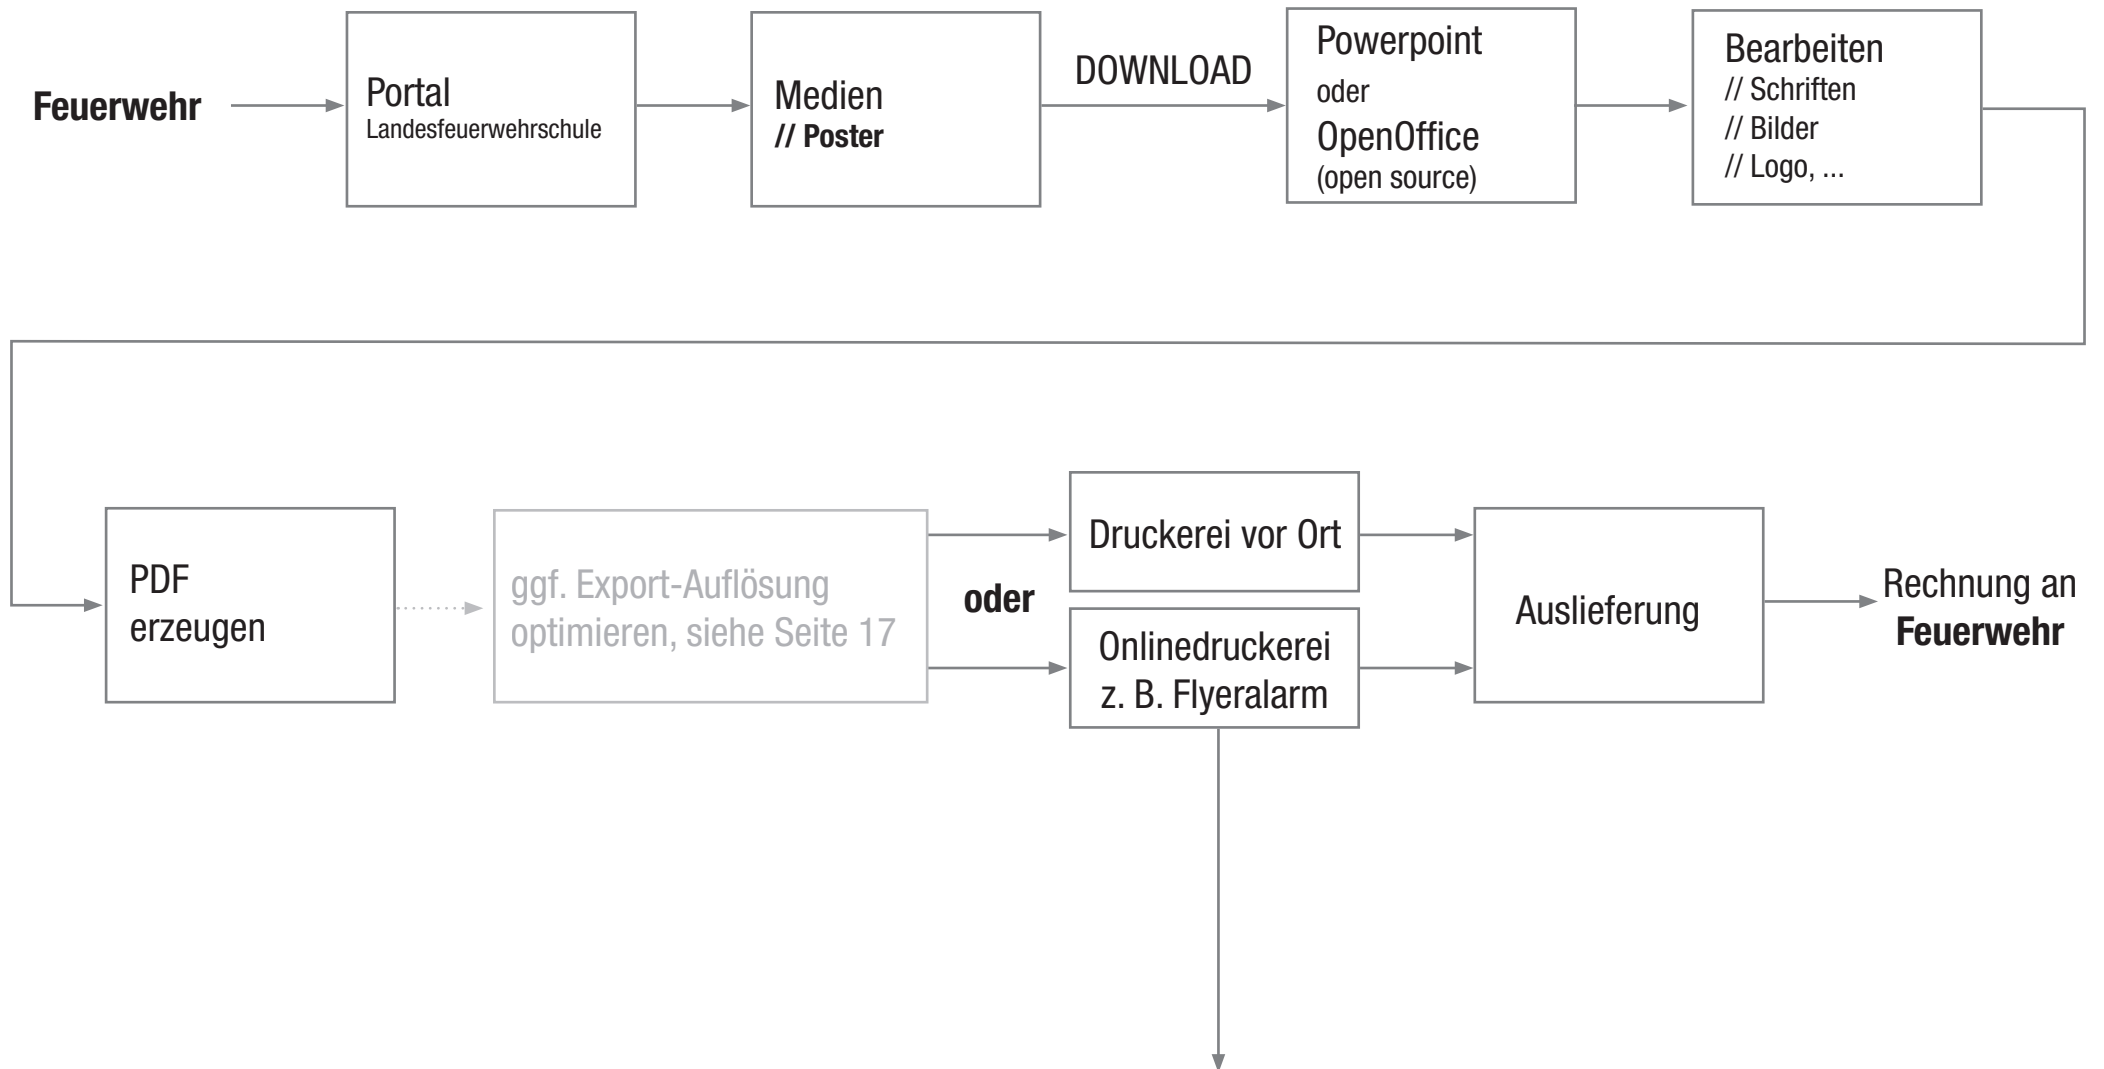

// PROZESS

// PROZESS – FLYERALARM

1. Format

The image shows a tablet screen displaying a selection interface for flyer formats. The interface is titled '1. Format' and contains eight options arranged in two rows. Each option consists of a small icon of a flyer with a stylized 'A' logo, a circular refresh icon in the top-left corner, and the format name and dimensions. The 'DIN A1' option is highlighted with a red border and a red 'auswählen' button overlaid on the flyer icon. A tooltip box points to the 'DIN A1' option, displaying the dimensions '60,0 x 84,6 cm'.