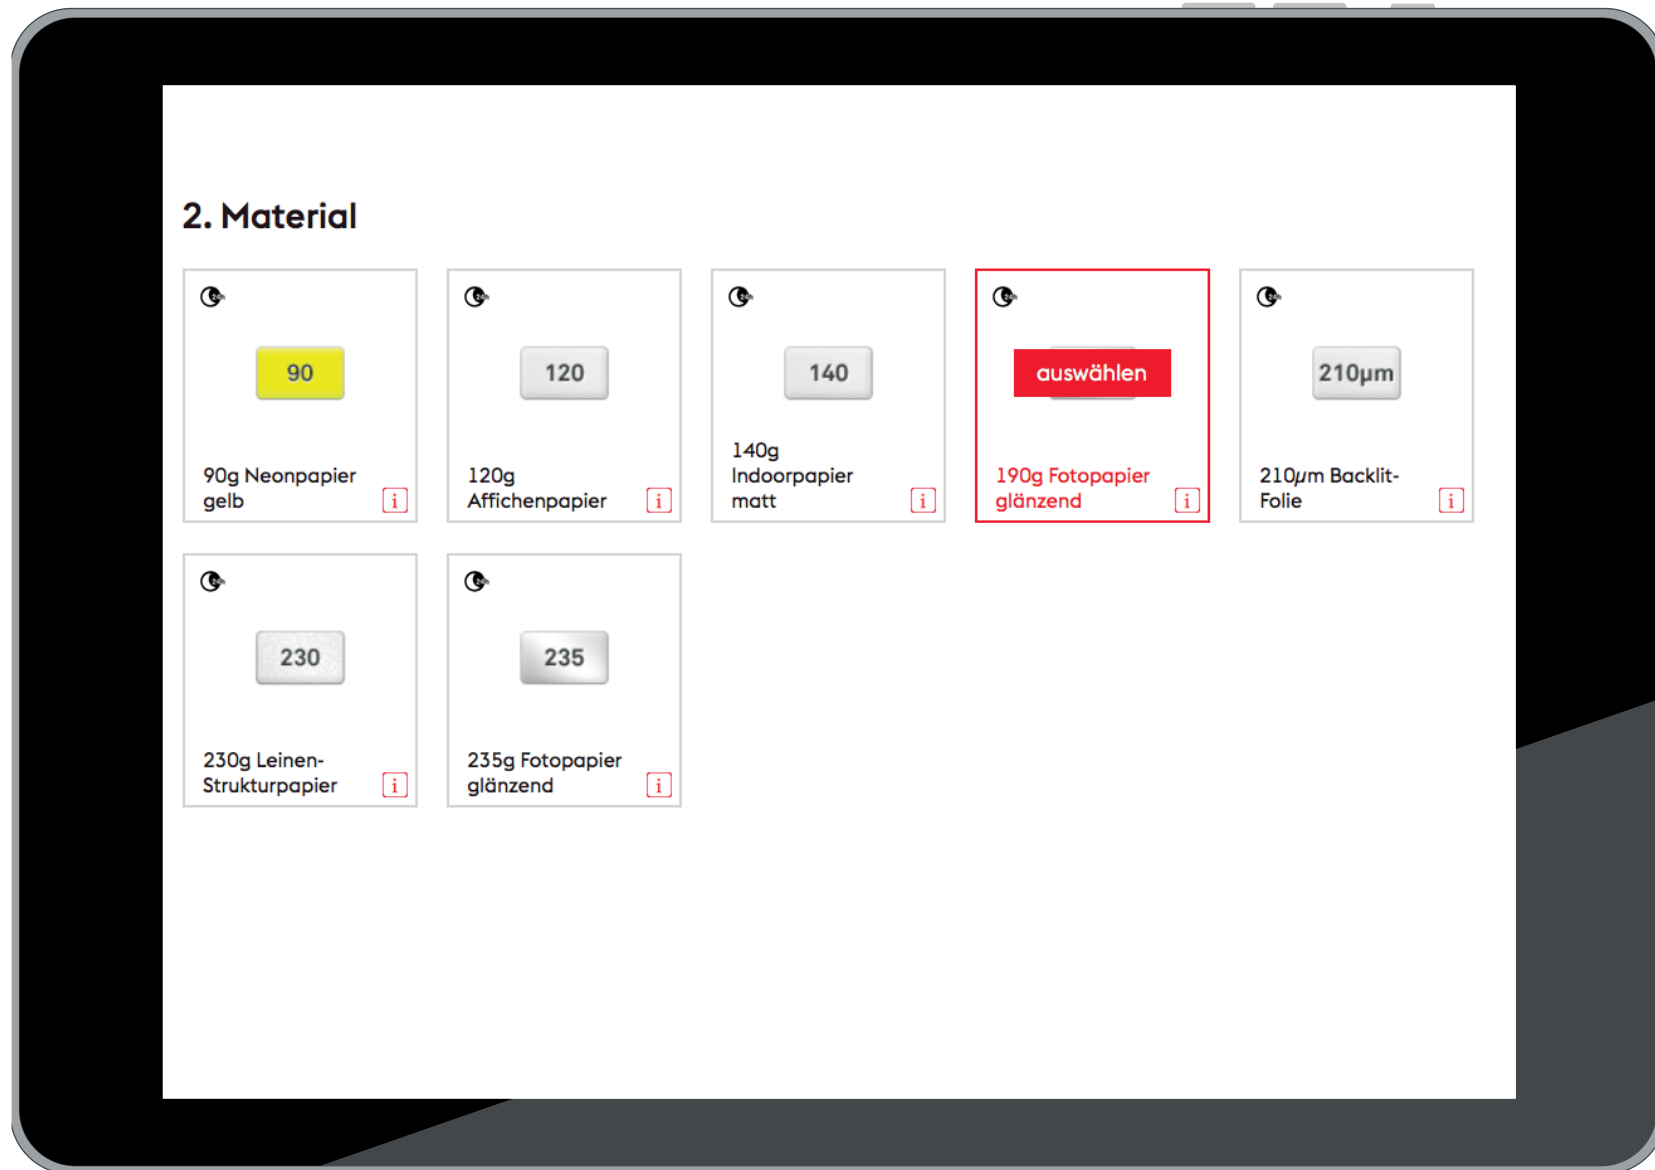

// PROZESS – FLYERALARM